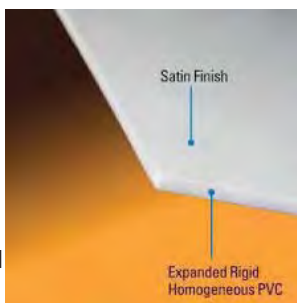

48" x 96" sheets can be assorted for quantity discount columns

4' X 8' sheets	1-9	10-24	25
White - 4mm (3/16 in.)	15.95	15.15ea.	14.15 ea.
Colours 4mm (3/16 in.)	18.50	17.15	16.25
White - 6mm (1/4 in.)	31.95	28.75	26.95
White - 10mm (7/16 in.)	45.50	41.50	-
Black - 10mm (7/16 in.)	51.85	46.95	-
White - 4mm - ultra smooth	20.35	18.50	16.95

PLASTICS FOR DISPLAY AND PRINTING

BLANKS-4MM COROPLAST	
SIZE	PRICE
24" x 18"	2.15 ea.
24" x 32"	3.55 ea.
24" x 36"	4.25 ea.

note flute directions

SINTRA®

FLAME RETARDANT BOARD is a rigid and strong light-weight foamed P.V.C. board which meets fire code regulations. Sold in 4' x 8' sheets. Colours: Red, Blue, Green, Yellow, Light Grey, Grey, Beige, Black. Sintra material is closed-cell, expanded plastic, high-density polyvinylchloride sheet.

SINTRA® PVC BOARD

THICKNESS	WHITE	BLACK	COLOURS
3 mm (1/8")	37.25	42.95	55.00
6 mm (1/4")	76.85	78.95	96.75
13 mm (1/2")	139.00	145.00	----
19 mm (3/4")	199.00	----	----
25 mm (1")	325.00	----	----

CREZON® BOARD