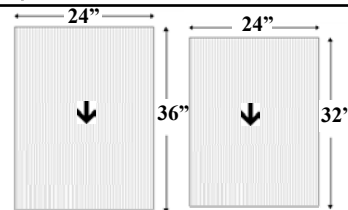

brushed chrome/white

brushed gold/mill

white/mill

3mm 48" x 96" (4x8ft).

5 sheets less 10% - 10 sheets less 15%

3mm gloss white both sides	79.00ea.
3mm gloss white 1 side / matte white other side	79.00
3mm matte white 1 side / mill finish other side	59.00
3mm gloss black both sides	84.00
3mm gloss color (yellow, red or blue) 1 side gloss white	84.00
3mm brush chrome 1 side / gloss white other side	97.00
3mm brush gold 1 side / mill finish other side	125.00
6mm 48" x 96" (4x8ft.)	
6mm gloss white both sides	131.00
6mm brush chrome 1 side / mill finish other side	145.00
3mm & 6mm - 48" x 120" (4x10 ft.)	
3mm gloss white both sides	92.00
3mm matte white 1 side / mill finish other side	74.00
6mm gloss white both sides	159.00

48" x 96" sheets can be assorted for quantity discount columns

4' X 8' sheets	1-9	10-24	25
White - 4mm (3/16 in.)	15.95	15.15ea.	14.15 ea.
Colours 4mm (3/16 in.)	18.50	17.15	16.25
White - 6mm (1/4 in.)	31.95	28.75	26.95
White - 10mm (7/16 in.)	45.50	41.50	-
Black - 10mm (7/16 in.)	51.85	46.95	-
White - 4mm - ultra smooth	20.35	18.50	16.95

PLASTICS FOR DISPLAY AND PRINTING

BLANKS-4MM COROPLAST	
SIZE	PRICE
24" x 18"	2.15 ea.
24" x 32"	3.55 ea.
24" x 36"	4.25 ea.

note flute directions

SINTRA®

FLAME RETARDANT BOARD is a rigid and strong light-weight foamed P.V.C. board which meets fire code regulations. Sold in 4' x 8' sheets. Colours: Red, Blue, Green, Yellow, Light Grey, Grey, Beige, Black. Sintra material is closed-cell, expanded plastic, high-density polyvinylchloride sheet.