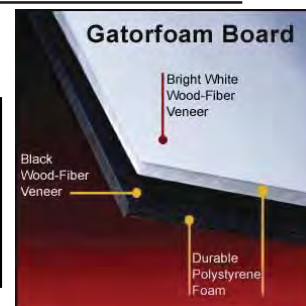

FOME-CORE BOARD

The well known light weight display material. Excellent for signs and displays. Lightweight & rigid. Sizes 48"x96" and 32" x 40" sheets sold singularly or (25 per carton)

48" x 96" and 32" x 40"

3/16" and 1/2" thick

SIZE	COLOR	Part Case	Full Case Price
48"x96"-3/16"	WHITE	16.00ea.	case (25) 13.00ea.
48"x96"-3/16"	BLACK	20.00ea.	" " 16.70ea.
32"x40"-3/16"	WHITE	6.25ea.	" " 5.55ea.
32"x40"-3/16"	BLACK	7.65ea.	" " 6.85ea.
48"x96"- 1/2"	WHITE	29.00ea.	case 12) 25.00ea.
48"x96"- 1.2"	BLACK	41.00ea.	" " 37.00ea.