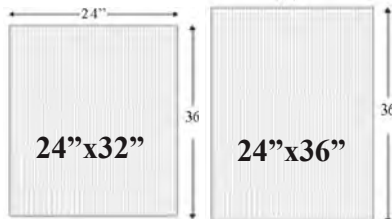

\$45.00 per carry case of 50
5 bases - less 10%
10 cases - less 15%
singles - \$1.00 ea.

STEP STAKES
for corrugated plastic signs (not included)
Flexible rustproof steel wire construction.
Height - 30".
Excellent for election signs, real estate, or any temporary lawn sign. Available in singles or carrying case of 50

4mm WHITE COROPLAST BLANKS:

Size	Price each
24" x 18"	2.15
24" x 32"	3.55
24" x 36"	4.25

note flute directions

CHECK FOR PRICING ON OTHER SIZES

HINGE HANDLE

Hinge Handle with steel insert for wooden sandwich boards.

12" wide - 7.60 ea.
16" wide - 9.95 ea.

ALUMINUM SIGN BLANKS . .

051 Thick (16 ga.) coated white 2 sides

Size	w/square corners	w/round corners
12"x18"	7.15 ea.	7.85 ea.
18"x24"	13.25 ea.	13.90 ea.
24"x24"	18.50 ea.	19.25 ea.
24"x36"	26.50 ea.	27.25 ea.

Total height: 39"
DISPLAY AREA:
18" X 30"

W-1836 123.00

Spins with ease.
Heavy duty 30" (diagonal) secure base.
Solid steel construction, can be used with a variety of substrates up to 1/2" thick (not included).
Pegs sold separately. **Pegs 4.00**