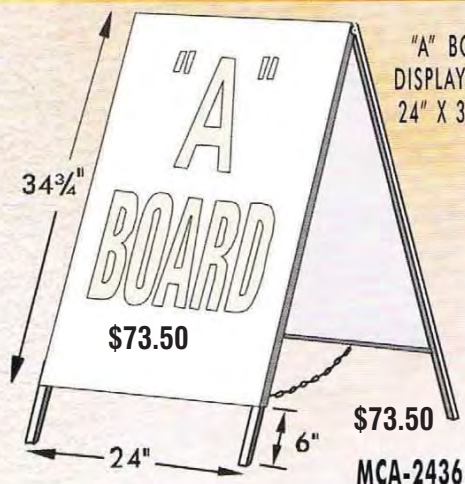

METAL SIGN HOLDERS

Easy to use with various signage materials

"A" Frames
with 2 sides available
for inserts
(inserts not included in prices)

A-218 24" x 18" - \$33.00
A-232 32" x 24" - \$39.75

A-218: Insert size: 24" X 18"
A-232: Insert size: 32" X 24"
Top loading

A-203T-TOP LOAD
24"x 36" \$41.00

A-203: Insert size: 24" X 36"
Top loading

TOP LOAD
TPF-2432 24"x32"
Two part construction
for easy installation and
handling - \$51.50

60"

TPF is also available in a one part construction at 48" high. - in these sizes:
24"x18"-25.85ea. 24"x24"-26.65ea
24"x36"-27.50ea.

SIDE LOAD
A-203S- 24X36-\$40.00
A-204 - 24X48-\$46.00
A-324 - 32X48-\$51.50

A-203: Insert size: 24" X 36"
A-204: Insert size: 24" X 48"
A-324: Insert size: 32" X 48"

"A" BOARD
DISPLAY AREA:
24" X 34 3/4"

34 3/4"

"A"
BOARD

\$73.50

24"

\$73.50

MCA-2436

Steel construction, painted white. No additional inserts required. Excellent for use with magnetics. Just add graphics.

CRANE SIGN HOLDER