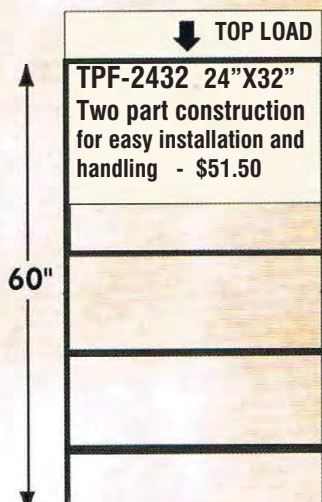

METAL SIGN HOLDERS

Easy to use with various signage materials

"A" Frames
with 2 sides available
for inserts
(inserts not included in prices)

A-218 24" x 18" - \$33.00
A-232 32" x 24" - \$39.75

A-218: Insert size: 24" X 18"
A-232: Insert size: 32" X 24"
Top loading

A-203T-TOP LOAD
24"x 36" \$41.00

A-203: Insert size: 24" X 36"
Top loading

TOP LOAD
TPF-2432 24"x32"
Two part construction
for easy installation and
handling - \$51.50

60"

TPF is also available in a one part construction at 48" high. - in these sizes:
24"x18"-25.85ea. 24"x24"-26.65ea
24"x36"-27.50ea.

SIDE LOAD
A-203S- 24X36-\$40.00
A-204 - 24X48-\$46.00
A-324 - 32X48-\$51.50

A-203: Insert size: 24" X 36"
A-204: Insert size: 24" X 48"
A-324: Insert size: 32" X 48"

"A" BOARD
DISPLAY AREA:
24" X 34 3/4"