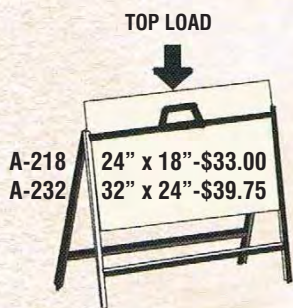

METAL SIGN HOLDERS

Easy to use with various signage materials

"A" Frames
with 2 sides available
for inserts
(inserts not included in prices)

A-218 24" x 18" - \$33.00
A-232 32" x 24" - \$39.75

A-218: Insert size: 24" X 18"
A-232: Insert size: 32" X 24"
Top loading

A-203T-TOP LOAD
24"x 36" \$41.00

A-203: Insert size: 24" X 36"
Top loading

TOP LOAD
TPF-2432 24"x32"
Two part construction
for easy installation and
handling - \$51.50

60"

TPF is also available in a one part construction at 48" high. - in these sizes:
24"x18"-25.85ea. 24"x24"-26.65ea
24"x36"-27.50ea.

SIDE LOAD
A-203S- 24X36-\$40.00
A-204 - 24X48-\$46.00
A-324 - 32X48-\$51.50

A-203: Insert size: 24" X 36"
A-204: Insert size: 24" X 48"
A-324: Insert size: 32" X 48"

"A" BOARD
DISPLAY AREA:
24" X 34 3/4"