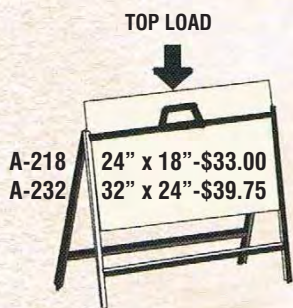

METAL SIGN HOLDERS

Easy to use with various signage materials

"A" Frames
with 2 sides available
for inserts
(inserts not included in prices)

A-218 24" x 18" - \$33.00
A-232 32" x 24" - \$39.75

A-203T-TOP LOAD
24" x 36" \$41.00

A-218: Insert size: 24" X 18"
A-232: Insert size: 32" X 24"
Top loading

A-203: Insert size: 24" X 36"
Top loading

TOP LOAD
TPF-2432 24"X32"
Two part construction
for easy installation and
handling - \$51.50

60"

TPF is also available in a one part construction at 48" high. - in these sizes:
24"x18"-25.85ea. 24"x24"-26.65ea
24"x36"-27.50ea.

SIDE LOAD
A-203S- 24X36-\$40.00
A-204 - 24X48-\$46.00
A-324 - 32X48-\$51.50