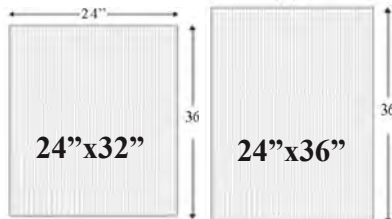

A-203: Insert size: 24" X 36"
A-204: Insert size: 24" X 48"
A-324: Insert size: 32" X 48"

"A" BOARD
DISPLAY AREA:
24" X 34 3/4"

34 3/4"

"A"
BOARD

\$73.50

24"

\$73.50

MCA-2436

Steel construction, painted white. No additional inserts required. Excellent for use with magnetics. Just add graphics.

CRANE SIGN HOLDER

Two part construction for easy installation and handling

C24 - holes 16" apart on center
24"x40" display area.
C36 - holes 28" apart on center
36"x40" display area.

4mm WHITE COROPLAST BLANKS:

Size	Price each
24" x 18"	2.15
24" x 32"	3.55
24" x 36"	4.25

note flute directions

CHECK FOR PRICING ON OTHER SIZES

HINGE HANDLE

Hinge Handle with steel insert for wooden sandwich boards.

12" wide - 7.60 ea.
16" wide - 9.95 ea.

ALUMINUM SIGN BLANKS . .

051 Thick (16 ga.) coated white 2 sides

Size	w/square corners	w/round corners
12"x18"	7.15 ea.	7.85 ea.
18"x24"	13.25 ea.	13.90 ea.
24"x24"	18.50 ea.	19.25 ea.
24"x36"	26.50 ea.	27.25 ea.