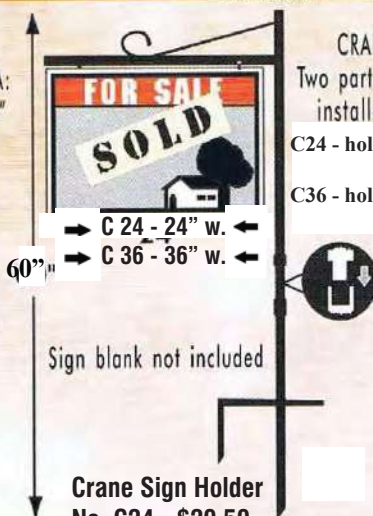

A-218: Insert size: 24" X 18"
A-232: Insert size: 32" X 24"
Top loading

A-203: Insert size: 24" X 36"
Top loading

TOP LOAD
TPF-2432 24"X32"
Two part construction
for easy installation and
handling - \$51.50

60"

TPF is also available in a one part construction at 48" high. - in these sizes:
24"x18"-25.85ea. 24"x24"-26.65ea
24"x36"-27.50ea.

SIDE LOAD
A-203S- 24X36-\$40.00
A-204 - 24X48-\$46.00
A-324 - 32X48-\$51.50

A-203: Insert size: 24" X 36"
A-204: Insert size: 24" X 48"
A-324: Insert size: 32" X 48"

"A" BOARD
DISPLAY AREA:
24" X 34 3/4"

\$73.50

\$73.50

MCA-2436

Steel construction, painted white. No additional inserts required. Excellent for use with magnetics. Just add graphics.

CRANE SIGN HOLDER

Two part construction for easy installation and handling

C24 - holes 16" apart on center
24"x40" display area.
C36 - holes 28" apart on center
36"x40" display area.

Sign blank not included