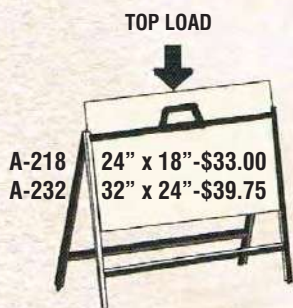

METAL SIGN HOLDERS

Easy to use with various signage materials

"A" Frames
with 2 sides available
for inserts
(inserts not included in prices)

A-218 24" x 18" - \$33.00
A-232 32" x 24" - \$39.75

A-203T-TOP LOAD
24" x 36" \$41.00

A-218: Insert size: 24" X 18"
A-232: Insert size: 32" X 24"
Top loading

A-203: Insert size: 24" X 36"
Top loading

TOP LOAD
TPF-2432 24"X32"
Two part construction
for easy installation and
handling - \$51.50

60"

TPF is also available in a one part construction at 48" high. - in these sizes:
24"x18"-25.85ea. 24"x24"-26.65ea
24"x36"-27.50ea.

SIDE LOAD
A-203S- 24X36-\$40.00
A-204 - 24X48-\$46.00
A-324 - 32X48-\$51.50

A-203: Insert size: 24" X 36"
A-204: Insert size: 24" X 48"
A-324: Insert size: 32" X 48"

"A" BOARD
DISPLAY AREA:
24" X 34 3/4"

\$73.50

\$73.50

MCA-2436

Steel construction, painted white. No additional inserts required. Excellent for use with magnetics. Just add graphics.