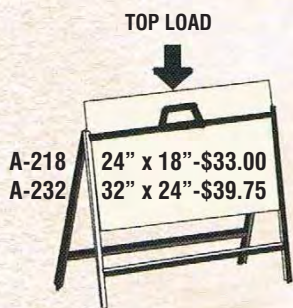

METAL SIGN HOLDERS

Easy to use with various signage materials

"A" Frames
with 2 sides available
for inserts
(inserts not included in prices)

A-218 24" x 18" - \$33.00
A-232 32" x 24" - \$39.75

A-218: Insert size: 24" X 18"
A-232: Insert size: 32" X 24"
Top loading

A-203T-TOP LOAD
24" x 36" \$41.00

A-203: Insert size: 24" X 36"
Top loading

TOP LOAD
TPF-2432 24"X32"
Two part construction
for easy installation and
handling - \$51.50

60"

TPF is also available in a one part construction at 48" high. - in these sizes:
24"x18"-25.85ea. 24"x24"-26.65ea
24"x36"-27.50ea.

SIDE LOAD
A-203S- 24X36-\$40.00
A-204 - 24X48-\$46.00
A-324 - 32X48-\$51.50

A-203: Insert size: 24" X 36"
A-204: Insert size: 24" X 48"
A-324: Insert size: 32" X 48"

"A" BOARD
DISPLAY AREA:
24" X 34 3/4"