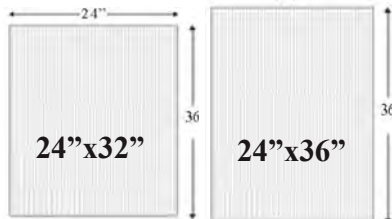

A-218: Insert size: 24" X 18"
A-232: Insert size: 32" X 24"
Top loading

A-203: Insert size: 24" X 36"
Top loading

TOP LOAD
TPF-2432 24"X32"
Two part construction
for easy installation and
handling - \$51.50

A-203: Insert size: 24" X 36"
A-204: Insert size: 24" X 48"
A-324: Insert size: 32" X 48"

"A" BOARD
DISPLAY AREA:
24" X 34 3/4"

34 3/4"

\$73.50

24"

\$73.50

MCA-2436

Steel construction, painted white. No additional inserts required. Excellent for use with magnetics. Just add graphics.

4mm WHITE COROPLAST BLANKS:

Size	Price each
24" x 18"	2.15
24" x 32"	3.55
24" x 36"	4.25

note flute directions

CHECK FOR PRICING ON OTHER SIZES

HINGE HANDLE

Hinge Handle with steel insert for wooden sandwich boards.

16" wide - 11.70 ea.
12" wide - 8.95 ea.

ALUMINUM SIGN BLANKS . .

051 Thick (16 ga.) coated white 2 sides

Size	w/square corners	w/round corners
12"x18"	6.80 ea.	7.45 ea.
18"x24"	12.60 ea.	13.25 ea.
24"x24"	17.60 ea.	18.35 ea.
24"x36"	25.25 ea.	25.95 ea.