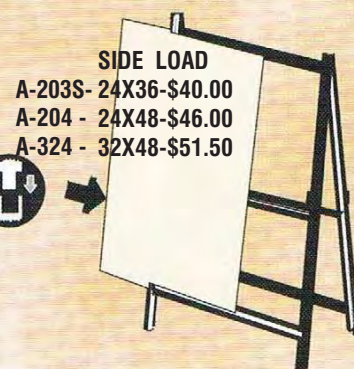

A-218: Insert size: 24" X 18"
A-232: Insert size: 32" X 24"
Top loading

A-203: Insert size: 24" X 36"
Top loading

TOP LOAD
TPF-2432 24"X32"
Two part construction
for easy installation and
handling - \$51.50

60"

TPF is also available in a one part construction at 48" high. - in these sizes:
24"x18"-25.85ea. 24"x24"-26.65ea
24"x36"-27.50ea.

SIDE LOAD
A-203S- 24X36-\$40.00
A-204 - 24X48-\$46.00
A-324 - 32X48-\$51.50

A-203: Insert size: 24" X 36"
A-204: Insert size: 24" X 48"
A-324: Insert size: 32" X 48"

"A" BOARD
DISPLAY AREA:
24" X 34 3/4"

34 3/4"

"A"
BOARD

\$73.50

24"

\$73.50

MCA-2436