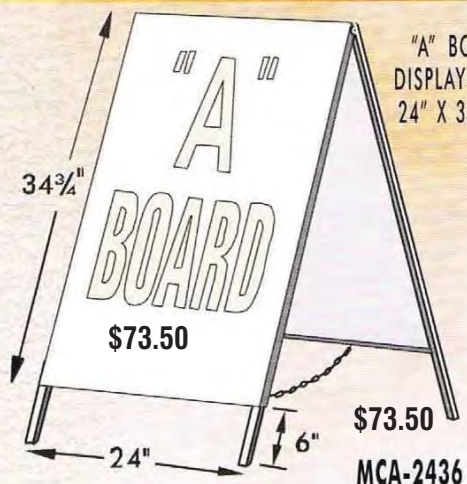

METAL SIGN HOLDERS

Easy to use with various signage materials

"A" Frames
with 2 sides available
for inserts
(inserts not included in prices)

A-218 24" x 18" - \$33.00
A-232 32" x 24" - \$39.75

A-203T-TOP LOAD
24" x 36" \$41.00

A-218: Insert size: 24" X 18"
A-232: Insert size: 32" X 24"
Top loading

A-203: Insert size: 24" X 36"
Top loading

TOP LOAD
TPF-2432 24"X32"
Two part construction
for easy installation and
handling - \$51.50

60"

TPF is also available in a one part construction at 48" high. - in these sizes:
24"x18"-25.85ea. 24"x24"-26.65ea
24"x36"-27.50ea.

SIDE LOAD
A-203S- 24X36-\$40.00
A-204 - 24X48-\$46.00
A-324 - 32X48-\$51.50

A-203: Insert size: 24" X 36"
A-204: Insert size: 24" X 48"
A-324: Insert size: 32" X 48"

"A" BOARD
DISPLAY AREA:
24" X 34 3/4"

34 3/4"

"A"
BOARD

\$73.50

24"

\$73.50

MCA-2436