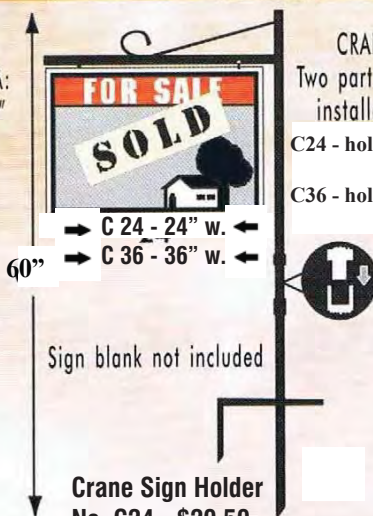

A-218: Insert size: 24" X 18"
A-232: Insert size: 32" X 24"
Top loading

A-203: Insert size: 24" X 36"
Top loading

TOP LOAD
TPF-2432 24"X32"
Two part construction
for easy installation and
handling - \$51.50

60"

TPF is also available in a one part construction at 48" high. - in these sizes:
24"x18"-25.85ea. 24"x24"-26.65ea
24"x36"-27.50ea.

SIDE LOAD
A-203S- 24X36-\$40.00
A-204 - 24X48-\$46.00
A-324 - 32X48-\$51.50

A-203: Insert size: 24" X 36"
A-204: Insert size: 24" X 48"
A-324: Insert size: 32" X 48"

"A" BOARD
DISPLAY AREA:
24" X 34 3/4"

34 3/4"

\$73.50

24"

\$73.50

MCA-2436

Steel construction, painted white. No additional inserts required. Excellent for use with magnetics. Just add graphics.

CRANE SIGN HOLDER

Two part construction for easy installation and handling

C24 - holes 16" apart on center
24"x40" display area.
C36 - holes 28" apart on center
36"x40" display area.

60"

Sign blank not included