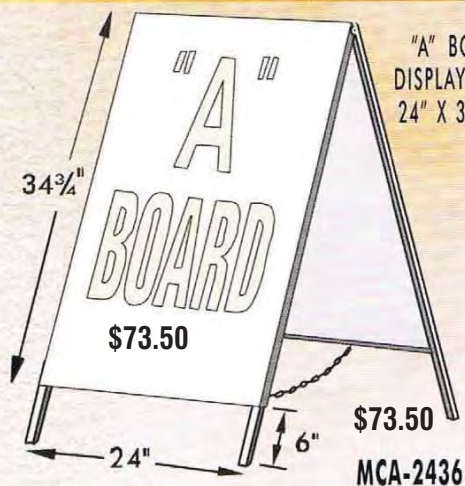

METAL SIGN HOLDERS

Easy to use with various signage materials

"A" Frames
with 2 sides available
for inserts
(inserts not included in prices)

A-218 24" x 18" - \$33.00
A-232 32" x 24" - \$39.75

A-203T-TOP LOAD
24" x 36" \$41.00

A-218: Insert size: 24" X 18"
A-232: Insert size: 32" X 24"
Top loading

A-203: Insert size: 24" X 36"
Top loading

TOP LOAD
TPF-2432 24"X32"
Two part construction
for easy installation and
handling - \$51.50

60"

TPF is also available in a one part construction at 48" high. - in these sizes:
24"x18"-25.85ea. 24"x24"-26.65ea
24"x36"-27.50ea.

SIDE LOAD
A-203S- 24X36-\$40.00
A-204 - 24X48-\$46.00
A-324 - 32X48-\$51.50

A-203: Insert size: 24" X 36"
A-204: Insert size: 24" X 48"
A-324: Insert size: 32" X 48"

"A" BOARD
DISPLAY AREA:
24" X 34 3/4"

34 3/4"

\$73.50

24"

\$73.50

MCA-2436

Steel construction, painted white. No additional inserts required. Excellent for use with magnetics. Just add graphics.