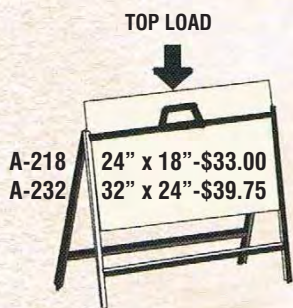

METAL SIGN HOLDERS

Easy to use with various signage materials

"A" Frames
with 2 sides available
for inserts
(inserts not included in prices)

A-218 24" x 18" - \$33.00
A-232 32" x 24" - \$39.75

A-203T-TOP LOAD
24" x 36" \$41.00

A-218: Insert size: 24" X 18"
A-232: Insert size: 32" X 24"
Top loading

A-203: Insert size: 24" X 36"
Top loading

TOP LOAD
TPF-2432 24"X32"
Two part construction
for easy installation and
handling - \$51.50

60"

TPF is also available in a one part construction at 48" high. - in these sizes:
24"x18"-25.85ea. 24"x24"-26.65ea
24"x36"-27.50ea.

SIDE LOAD
A-203S- 24X36-\$40.00
A-204 - 24X48-\$46.00
A-324 - 32X48-\$51.50

A-203: Insert size: 24" X 36"
A-204: Insert size: 24" X 48"
A-324: Insert size: 32" X 48"

"A" BOARD
DISPLAY AREA:
24" X 34 3/4"

34 3/4"

"A"
BOARD

\$73.50

24"

\$73.50

MCA-2436