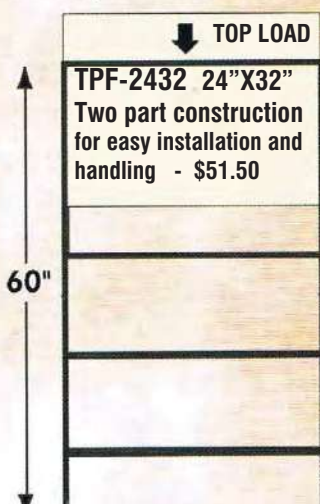

METAL SIGN HOLDERS

Easy to use with various signage materials

"A" Frames
with 2 sides available
for inserts
(inserts not included in prices)

A-218 24" x 18" - \$33.00
A-232 32" x 24" - \$39.75

A-203T-TOP LOAD
24" x 36" \$41.00

A-218: Insert size: 24" X 18"
A-232: Insert size: 32" X 24"
Top loading

A-203: Insert size: 24" X 36"
Top loading

TOP LOAD
TPF-2432 24"X32"
Two part construction
for easy installation and
handling - \$51.50

60"

TPF is also available in a one part construction at 48" high. - in these sizes:
24"x18"-25.85ea. 24"x24"-26.65ea
24"x36"-27.50ea.

SIDE LOAD
A-203S- 24X36-\$40.00
A-204 - 24X48-\$46.00
A-324 - 32X48-\$51.50

A-203: Insert size: 24" X 36"
A-204: Insert size: 24" X 48"
A-324: Insert size: 32" X 48"

"A" BOARD
DISPLAY AREA:
24" X 34 3/4"

\$73.50

\$73.50

MCA-2436

Steel construction, painted white. No additional inserts required. Excellent for use with magnetics. Just add graphics.