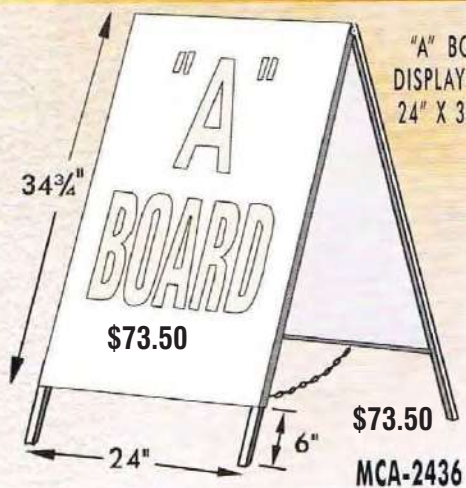

METAL SIGN HOLDERS

Easy to use with various signage materials

"A" Frames
with 2 sides available
for inserts
(inserts not included in prices)

A-218 24" x 18" - \$33.00
A-232 32" x 24" - \$39.75

A-203T-TOP LOAD
24" x 36" \$41.00

A-218: Insert size: 24" X 18"
A-232: Insert size: 32" X 24"
Top loading

A-203: Insert size: 24" X 36"
Top loading

TOP LOAD
TPF-2432 24"X32"
Two part construction
for easy installation and
handling - \$51.50

60"

TPF is also available in a one part construction at 48" high. - in these sizes:
24"x18"-25.85ea. 24"x24"-26.65ea
24"x36"-27.50ea.

SIDE LOAD
A-203S- 24X36-\$40.00
A-204 - 24X48-\$46.00
A-324 - 32X48-\$51.50

A-203: Insert size: 24" X 36"
A-204: Insert size: 24" X 48"
A-324: Insert size: 32" X 48"

"A" BOARD
DISPLAY AREA:
24" X 34 3/4"

\$73.50

\$73.50

MCA-2436

Steel construction, painted white. No additional inserts required. Excellent for use with magnetics. Just add graphics.