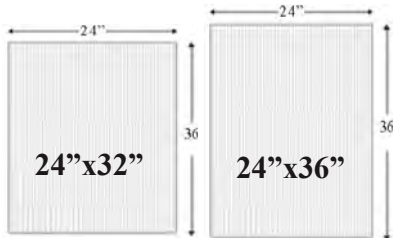

A-203T-TOP LOAD
24" x 36" \$41.00

A-203: Insert size: 24" X 36"
Top loading

TOP LOAD
TPF-2432 24"X32"
Two part construction
for easy installation and
handling - \$51.50

60"

TPF is also available in a one part construction at 48" high. - in these sizes:
24"x18"-25.85ea. 24"x24"-26.65ea
24"x36"-27.50ea.

SIDE LOAD
A-203S- 24X36-\$40.00
A-204 - 24X48-\$46.00
A-324 - 32X48-\$51.50

A-203: Insert size: 24" X 36"
A-204: Insert size: 24" X 48"
A-324: Insert size: 32" X 48"

"A" BOARD
DISPLAY AREA:
24" X 34 3/4"

C24 - holes 16" apart on center
24"x40" display area.
C36 - holes 28" apart on center
36"x40" display area.

Sign blank not included

Crane Sign Holder
No. C24 - \$29.50
No. C36 - \$43.00

\$45.00 per carry case of 50
5 bases - less 10%
10 cases - less 15%
singles - \$1.00 ea.

4mm WHITE COROPLAST BLANKS:

Size	Price each
24" x 18"	2.15
24" x 32"	3.55
24" x 36"	4.25

note flute directions

CHECK FOR PRICING ON OTHER SIZES

HINGE HANDLE

Hinge Handle with steel insert for wooden sandwich boards.