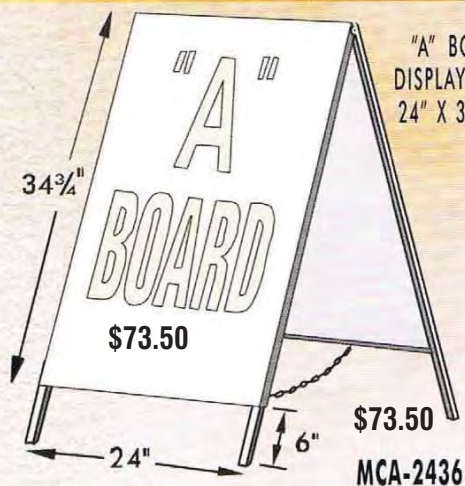

METAL SIGN HOLDERS

Easy to use with various signage materials

"A" Frames
with 2 sides available
for inserts
(inserts not included in prices)

A-218 24" x 18" - \$33.00
A-232 32" x 24" - \$39.75

A-218: Insert size: 24" X 18"
A-232: Insert size: 32" X 24"
Top loading

A-203T-TOP LOAD
24" x 36" \$41.00

A-203: Insert size: 24" X 36"
Top loading

TOP LOAD
TPF-2432 24"X32"
Two part construction
for easy installation and
handling - \$51.50

60"

TPF is also available in a one part construction at 48" high. - in these sizes:
24"x18"-25.85ea. 24"x24"-26.65ea
24"x36"-27.50ea.

SIDE LOAD
A-203S- 24X36-\$40.00
A-204 - 24X48-\$46.00
A-324 - 32X48-\$51.50

A-203: Insert size: 24" X 36"
A-204: Insert size: 24" X 48"
A-324: Insert size: 32" X 48"

"A" BOARD
DISPLAY AREA:
24" X 34 3/4"

"A"
BOARD

\$73.50

\$73.50

MCA-2436

Steel construction, painted white. No additional inserts required. Excellent for use with magnetics. Just add graphics.

CRANE SIGN HOLDER

Two part construction for easy installation and handling