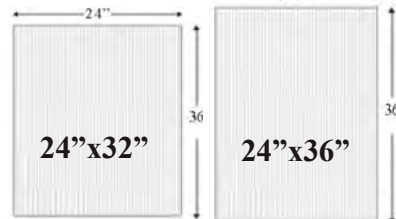

A-218: Insert size: 24" X 18"
A-232: Insert size: 32" X 24"
Top loading

A-203: Insert size: 24" X 36"
Top loading

TOP LOAD
TPF-2432 24"X32"
Two part construction
for easy installation and
handling - \$51.50

A-203: Insert size: 24" X 36"
A-204: Insert size: 24" X 48"
A-324: Insert size: 32" X 48"

"A" BOARD
DISPLAY AREA:
24" X 34 3/4"

\$73.50

\$73.50

MCA-2436

Steel construction, painted white. No additional inserts required. Excellent for use with magnetics. Just add graphics.

4mm WHITE COROPLAST BLANKS:

Size	Price each
24" x 18"	2.15
24" x 32"	3.55
24" x 36"	4.25

note flute directions

CHECK FOR PRICING ON OTHER SIZES

HINGE HANDLE

Hinge Handle with steel insert for wooden sandwich boards.

12" wide - 7.60 ea.
16" wide - 9.95 ea.

ALUMINUM SIGN BLANKS . .

051 Thick (16 ga.) coated white 2 sides

Size	w/square corners	w/round corners
12"x18"	7.95 ea.	8.65 ea.
18"x24"	14.50 ea.	15.25 ea.
24"x24"	20.35 ea.	20.95 ea.
24"x36"	29.15 ea.	29.90 ea.