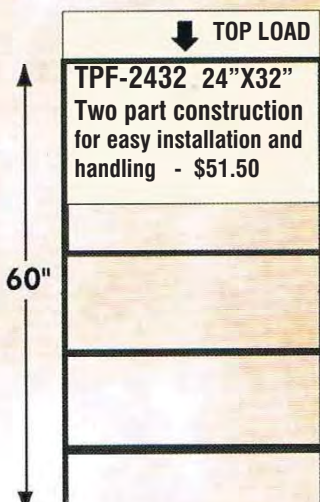

METAL SIGN HOLDERS

Easy to use with various signage materials

"A" Frames
with 2 sides available
for inserts
(inserts not included in prices)

A-218 24" x 18" - \$33.00
A-232 32" x 24" - \$39.75

A-203T-TOP LOAD
24" x 36" \$41.00

A-218: Insert size: 24" X 18"
A-232: Insert size: 32" X 24"
Top loading

A-203: Insert size: 24" X 36"
Top loading

TOP LOAD
TPF-2432 24"X32"
Two part construction
for easy installation and
handling - \$51.50

60"

TPF is also available in a one part construction at 48" high. - in these sizes:
24"x18"-25.85ea. 24"x24"-26.65ea
24"x36"-27.50ea.

SIDE LOAD
A-203S- 24X36-\$40.00
A-204 - 24X48-\$46.00
A-324 - 32X48-\$51.50

A-203: Insert size: 24" X 36"
A-204: Insert size: 24" X 48"
A-324: Insert size: 32" X 48"

"A" BOARD
DISPLAY AREA:
24" X 34 3/4"

34 3/4"

"A"
BOARD

\$73.50

24"

\$73.50

MCA-2436