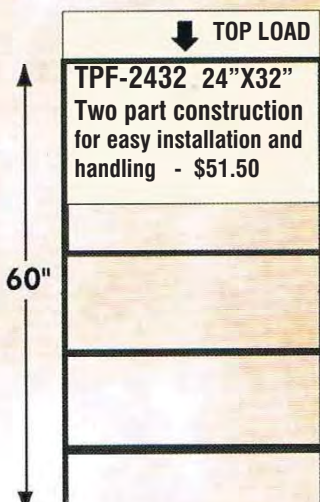

METAL SIGN HOLDERS

Easy to use with various signage materials

"A" Frames
with 2 sides available
for inserts
(inserts not included in prices)

A-218 24" x 18" - \$33.00
A-232 32" x 24" - \$39.75

A-203T-TOP LOAD
24" x 36" \$41.00

A-218: Insert size: 24" X 18"
A-232: Insert size: 32" X 24"
Top loading

A-203: Insert size: 24" X 36"
Top loading

TOP LOAD
TPF-2432 24"X32"
Two part construction
for easy installation and
handling - \$51.50

60"

TPF is also available in a one part construction at 48" high. - in these sizes:
24"x18"-25.85ea. 24"x24"-26.65ea
24"x36"-27.50ea.

SIDE LOAD
A-203S- 24X36-\$40.00
A-204 - 24X48-\$46.00
A-324 - 32X48-\$51.50

A-203: Insert size: 24" X 36"
A-204: Insert size: 24" X 48"
A-324: Insert size: 32" X 48"

"A" BOARD
DISPLAY AREA:
24" X 34 3/4"

34 3/4"

\$73.50

24"

\$73.50

MCA-2436

Steel construction, painted white. No additional inserts required. Excellent for use with magnetics. Just add graphics.