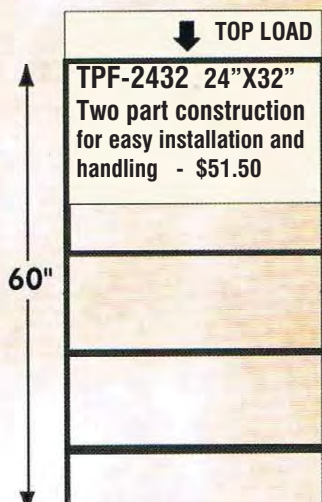

METAL SIGN HOLDERS

Easy to use with various signage materials

"A" Frames
with 2 sides available
for inserts
(inserts not included in prices)

A-218 24" x 18" - \$33.00
A-232 32" x 24" - \$39.75

A-218: Insert size: 24" X 18"
A-232: Insert size: 32" X 24"
Top loading

A-203T-TOP LOAD
24" x 36" \$41.00

A-203: Insert size: 24" X 36"
Top loading

TOP LOAD
TPF-2432 24"X32"
Two part construction
for easy installation and
handling - \$51.50

60"

TPF is also available in a one part construction at 48" high. - in these sizes:
24"x18"-25.85ea. 24"x24"-26.65ea
24"x36"-27.50ea.

SIDE LOAD
A-203S- 24X36-\$40.00
A-204 - 24X48-\$46.00
A-324 - 32X48-\$51.50

A-203: Insert size: 24" X 36"
A-204: Insert size: 24" X 48"
A-324: Insert size: 32" X 48"

"A" BOARD
DISPLAY AREA:
24" X 34 3/4"