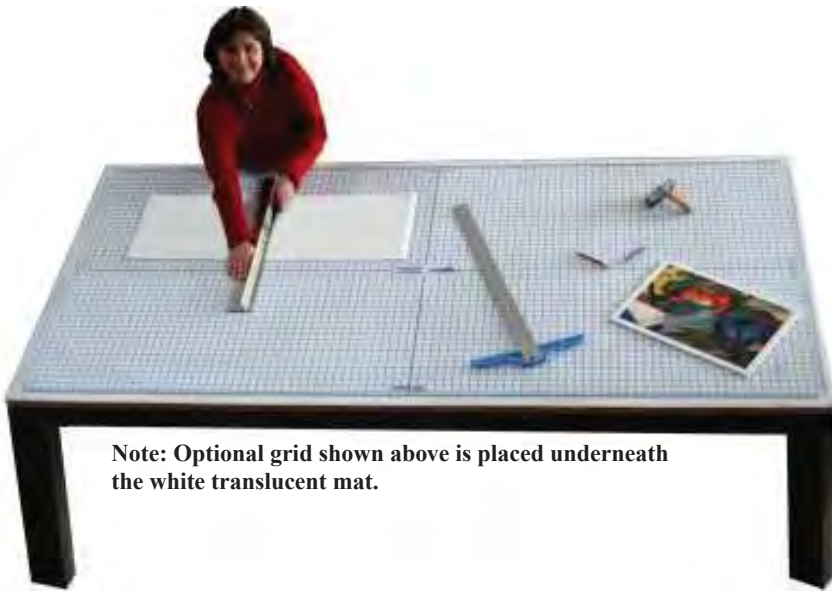

Rhino Cutting Mat

Note: Optional grid shown above is placed underneath the white translucent mat.

It's Self Healing

Straight Cutting - Mats won't gouge
 Unique Matte Finish - Easy on the eyes
 Seamless Self-Healing Virgin Polymer
 Protects Table Top - Blades Last Longer
 Thick .180 Inch Quality - Solvent Proof
 Our mats Roll Up for Easy UPS Shipping

Ultimate Steel Safety Ruler

Premium safety ruler features a steel plate insertion to the straight edge, along with a taller curved hand guard, extra wide base, steel cutting surface, and tough yellow powder coating.

Steel Plate Married To Aluminum StraightEdge

28"	86.00
40"	115.00
52"	169.00
64"	203.00
76"	225.00
100"	318.00

Steel edge Rhino Safety Ruler

- Comfortable No Pinch Safety Guard
- Extra Wide 3.6" Base
- Chromium Steel Cutting Edge
- Guaranteed Straights
- Tough Red Baked on Powder Coating
- Newest High Tech Super Grip Backing