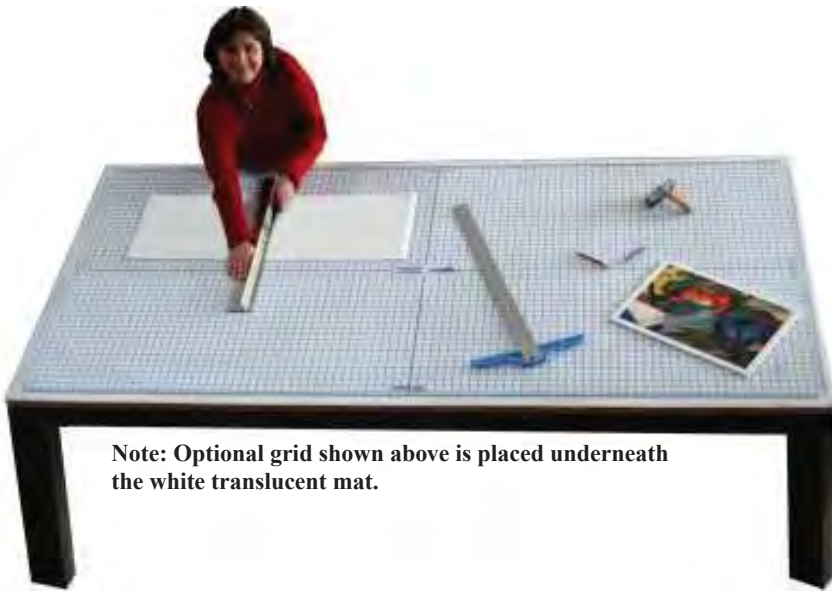

# Rhino Cutting Mat

Note: Optional grid shown above is placed underneath the white translucent mat.

*It's Self Healing*

Straight Cutting - Mats won't gouge  
 Unique Matte Finish - Easy on the eyes  
 Seamless Self-Healing Virgin Polymer  
 Protects Table Top - Blades Last Longer  
 Thick .180 Inch Quality - Solvent Proof  
 Our mats Roll Up for Easy UPS Shipping

### Ultimate Steel Safety Ruler

Premium safety ruler features a steel plate insertion to the straight edge, along with a taller curved hand guard, extra wide base, steel cutting surface, and tough yellow powder coating.

### Steel edge Rhino Safety Ruler

- Comfortable No Pinch Safety Guard
- Extra Wide 3.6" Base
- Chromium Steel Cutting Edge
- Guaranteed Straights
- Tough Red Baked on Powder Coating
- Newest High Tech Super Grip Backing