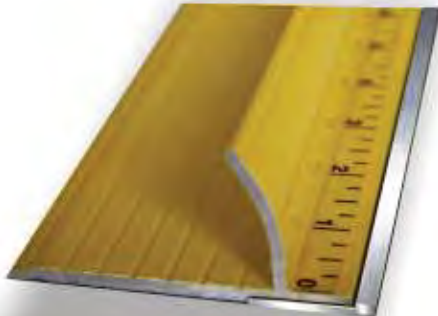

# Rhino Cutting Mat

Note: Optional grid shown above is placed underneath the white translucent mat.

*It's Self Healing*

Straight Cutting - Mats won't gouge  
 Unique Matte Finish - Easy on the eyes  
 Seamless Self-Healing Virgin Polymer  
 Protects Table Top - Blades Last Longer  
 Thick .180 Inch Quality - Solvent Proof  
 Our mats Roll Up for Easy UPS Shipping

## MAT SIZES AND PRICING - UNPRINTED

2ft.x 4ft.	4ft.x6ft.	4ft.x 8ft.	4ft.x 10ft.	4ft.x 12ft.	4ft.x 16ft.	5ft.x 8ft.	5ft.x 10ft.	5ft.x 12ft.	6ft.x 10ft.	6ft.x 12ft.
53.00	160.00	212.00	281.00	325.00	444.00	281.00	325.00	412.00	412.00	470.00
Optional Grids - 4x2ft.-24.00		4x8ft.-44.00		4x12ft.-49.00		6x12ft.-87.00		Custom size grids available		

### Ultimate Steel Safety Ruler

Premium safety ruler features a steel plate insertion to the straight edge, along with a taller curved hand guard, extra wide base, steel cutting surface, and tough yellow powder coating.