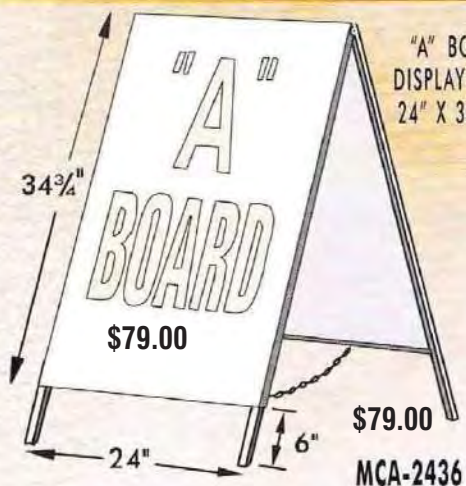

METAL SIGN HOLDERS

Easy to use with various signage materials

"A" Frames
with 2 sides available
for inserts
(inserts not included in prices)

A-218 24" x 18" - \$34.00
A-232 32" x 24" - \$40.85

A-203T-TOP LOAD
24" x 36" \$43.00

A-218: Insert size: 24" X 18"
A-232: Insert size: 32" X 24"
Top loading

A-203: Insert size: 24" X 36"
Top loading

TOP LOAD
TPF-2432 24"X32"
Two part construction
for easy installation and
handling - \$53.00

60"

TPF is also available in a one part
construction at 48" high. - in these sizes:
24"x18"-31.00ea. 24"x24"-31.00ea
24"x36"-31.00ea.

SIDE LOAD
A-203S- 24X36-\$42.00
A-204 - 24X48-\$49.50
A-324 - 32X48-\$56.00

A-203: Insert size: 24" X 36"
A-204: Insert size: 24" X 48"
A-324: Insert size: 32" X 48"

"A" BOARD
DISPLAY AREA:
24" X 34 3/4"

34 3/4"
\$79.00
24"
6"
\$79.00
MCA-2436

Steel construction, painted white. No additional
inserts required. Excellent for use with
magnetics. Just add graphics.