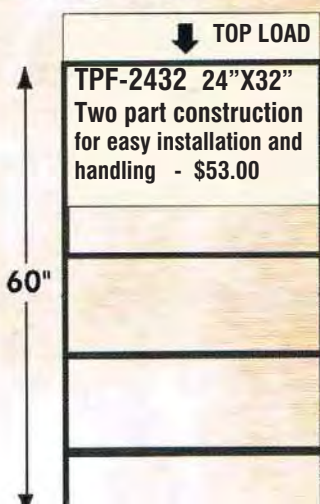

METAL SIGN HOLDERS

Easy to use with various signage materials

"A" Frames
with 2 sides available
for inserts
(inserts not included in prices)

A-218 24" x 18" - \$34.00
A-232 32" x 24" - \$40.85

A-203T-TOP LOAD
24" x 36" \$43.00

A-218: Insert size: 24" X 18"
A-232: Insert size: 32" X 24"
Top loading

A-203: Insert size: 24" X 36"
Top loading

TOP LOAD
TPF-2432 24"X32"
Two part construction
for easy installation and
handling - \$53.00

60"

TPF is also available in a one part
construction at 48" high. - in these sizes:
24"x18"-31.00ea. 24"x24"-31.00ea
24"x36"-31.00ea.

SIDE LOAD
A-203S- 24X36-\$42.00
A-204 - 24X48-\$49.50
A-324 - 32X48-\$56.00

A-203: Insert size: 24" X 36"
A-204: Insert size: 24" X 48"
A-324: Insert size: 32" X 48"

"A" BOARD
DISPLAY AREA:
24" X 34 3/4"

34 3/4"
\$79.00
24"
6"
\$79.00
MCA-2436

Steel construction, painted white. No additional
inserts required. Excellent for use with
magnetics. Just add graphics.