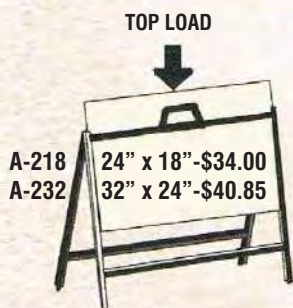

METAL SIGN HOLDERS

Easy to use with various signage materials

"A" Frames
with 2 sides available
for inserts
(inserts not included in prices)

A-218 24" x 18" - \$34.00
A-232 32" x 24" - \$40.85

A-203T-TOP LOAD
24" x 36" \$43.00

A-218: Insert size: 24" X 18"
A-232: Insert size: 32" X 24"
Top loading

A-203: Insert size: 24" X 36"
Top loading

TOP LOAD
TPF-2432 24"X32"
Two part construction
for easy installation and
handling - \$53.00

60"

TPF is also available in a one part
construction at 48" high. - in these sizes:
24"x18"-31.00ea. 24"x24"-31.00ea
24"x36"-31.00ea.

SIDE LOAD
A-203S- 24X36-\$42.00
A-204 - 24X48-\$49.50
A-324 - 32X48-\$56.00