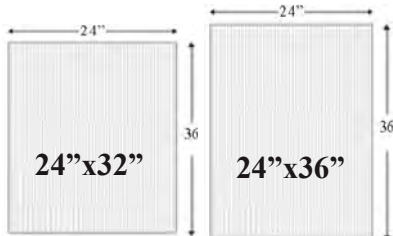

A-218: Insert size: 24" X 18"
A-232: Insert size: 32" X 24"
Top loading

A-203: Insert size: 24" X 36"
Top loading

TOP LOAD
TPF-2432 24"X32"
Two part construction
for easy installation and
handling - \$53.00

A-203: Insert size: 24" X 36"
A-204: Insert size: 24" X 48"
A-324: Insert size: 32" X 48"

"A" BOARD
DISPLAY AREA:
24" X 34 3/4"

34 3/4"
\$79.00
24"
6"
\$79.00
MCA-2436

Steel construction, painted white. No additional
inserts required. Excellent for use with
magnetics. Just add graphics.

\$45.00 per carry
case of 50
5 bases - less 10%
10 cases - less 15%
singles - \$1.00 ea.

STEP STAKES
for corrugated plastic
signs (not included)
Flexible rustproof
steel wire construction.
Height - 30". Excellent
for election signs, real
estate, or any
temporary lawn sign.
Available in singles or
carrying case of 50
45.00 case/50

4mm WHITE COROPLAST BLANKS:

Size	Price each
24" x 18"	2.15
24" x 32"	3.55
24" x 36"	4.25

note flute
directions

CHECK FOR PRICING ON OTHER SIZES

HINGE HANDLE

Hinge Handle with steel
insert for wooden sandwich
boards.