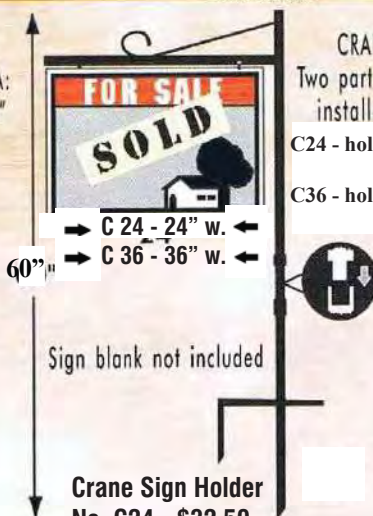

A-218: Insert size: 24" X 18"
A-232: Insert size: 32" X 24"
Top loading

A-203: Insert size: 24" X 36"
Top loading

TOP LOAD
TPF-2432 24"X32"
Two part construction
for easy installation and
handling - \$53.00

60"

TPF is also available in a one part
construction at 48" high. - in these sizes:
24"x18"-31.00ea. 24"x24"-31.00ea
24"x36"-31.00ea.

SIDE LOAD
A-203S- 24X36-\$42.00
A-204 - 24X48-\$49.50
A-324 - 32X48-\$56.00

A-203: Insert size: 24" X 36"
A-204: Insert size: 24" X 48"
A-324: Insert size: 32" X 48"

"A" BOARD
DISPLAY AREA:
24" X 34 3/4"

34 3/4"
\$79.00
24"
6"
\$79.00
MCA-2436

Steel construction, painted white. No additional
inserts required. Excellent for use with
magnetics. Just add graphics.

CRANE SIGN HOLDER

Two part construction for easy
installation and handling

C24 - holes 16" apart on center
24"x40" display area.
C36 - holes 28" apart on center
36"x40" display area.

60"
C 24 - 24" w.
C 36 - 36" w.
Sign blank not included
Crane Sign Holder
No. C24 - \$32.50
No. C36 - \$48.00