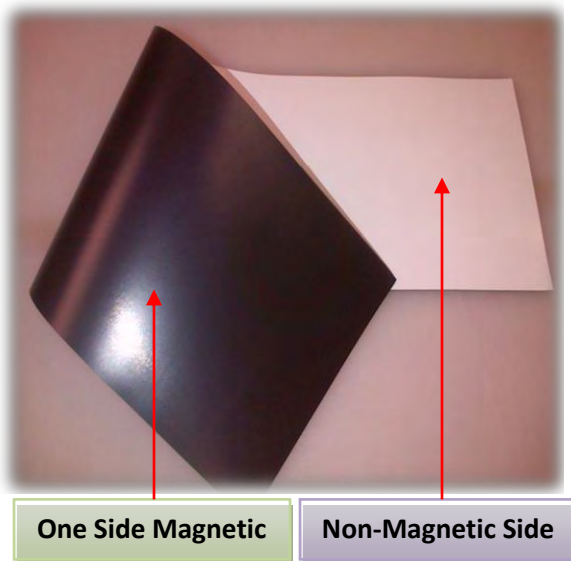

## Introducing KMP "High Energy 24" Printable Flexible Magnetic Sheet

- . Stronger holding power than normal 30mil & 40mil magnets
- . Alternative to 30mil magnetic car signs
- . Laminated with gloss white vinyl, printable with solvent, screen print and UV-cured ink sets.

### GENERAL SPECIFICATIONS

- Available Roll Size: 24" x 45ft.
- Thickness Tolerance: +/-0.3mm (0.012")

with printable white gloss vinyl surface

**Normal 30mil Magnetic Sheet**

**High Energy 30mil Magnetic Sheet**

Price: Roll - 24"x 45 ft. - 202.00

cut pieces 24"wide - 5.45 per lineal ft.