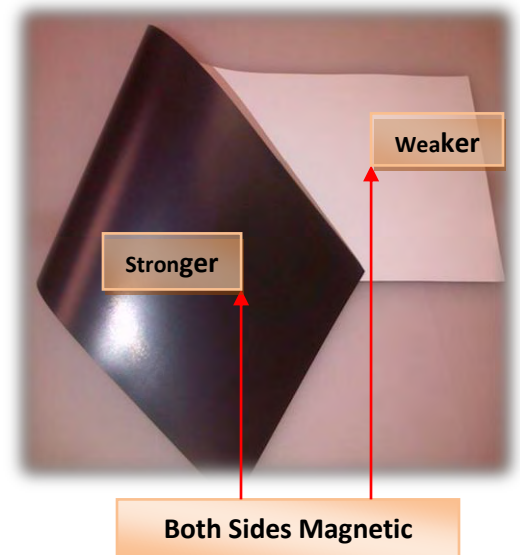

## Introducing KMP "High Energy 24" Printable Flexible Magnetic Sheet

- . Stronger holding power than normal 30mil & 40mil magnets
- . Alternative to 30mil magnetic car signs
- . Laminated with gloss white vinyl, printable with solvent, screen print and UV-cured ink sets.

### GENERAL SPECIFICATIONS

- Available Roll Size: 24" x 45ft.
- Thickness Tolerance: +/-0.3mm (0.012")

with printable white gloss vinyl surface

**Normal 30mil Magnetic Sheet**

**High Energy 30mil Magnetic Sheet**

Price: Roll - 24"x 45 ft. - 202.00

cut pieces 24"wide - 5.45 per lineal ft.